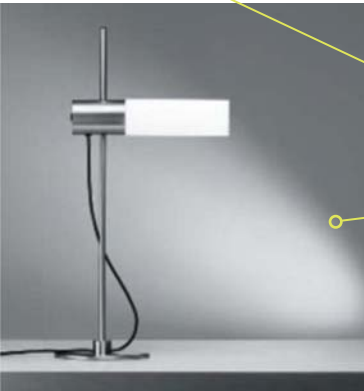

MAGICLITE
LED, low-voltage, & fibre-optic lighting

MORLITE
Minimum / Maximum security fixtures

NATIONAL CATHODE
Cold Cathode Architectural Systems

NITEBRITES
Outdoor HID lighting

NO. 8 LIGHTING

Precision recessed lighting with stunning design, innovative engineering and easy installation created by lighting designers