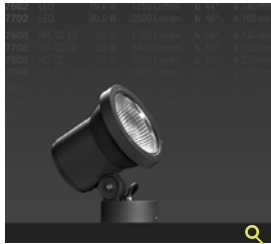

LINE CARD

AGABEKOV
Low voltage architectural linear lighting

ALLSCAPE
Exterior & site landscape lighting

ARDEE LIGHTING
Specialty low voltage lighting

ARTEMIDE
Contemporary architectural and decorative lighting imported from Italy