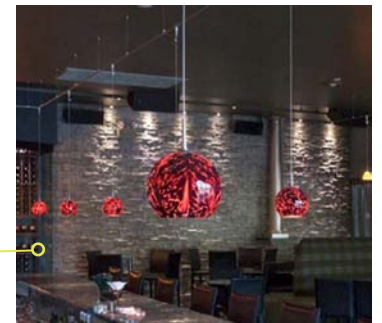

AGABEKOV
Low voltage architectural linear lighting

ALLSCAPE
Exterior & site landscape lighting

ARDEE LIGHTING
Specialty low voltage lighting

ARTEMIDE
Contemporary architectural and decorative lighting imported from Italy

BÄRO (BAERO)
Specializing in food retail lighting

BEGA
Contemporary exterior architectural lighting of unsurpassed quality and performance

BEGHELLI
Emergency lighting, industrial & private security systems

BEGHELLI LUCE
Architectural indoor & outdoor lighting utilizing performance & environmentally conscious technology

BELFER GROUP
Specializing in architectural lighting

B-K LIGHTING
Outdoor architectural lighting & landscape lighting

BLAUET
Spanish producer of creative commercial & residential lighting

BODINE
Emergency batteries, Fluorescent & HID emergency ballasts

BRONZELITE
Commercial landscape and underwater lighting

BOOM
Classic exterior lighting made with traditional materials such as copper & bronze

BRUCK
Dynamic low-voltage systems & LED products

CAPRI
Recessed downlighting & track systems

CRESTRON
Touch pad technology inter-facing with commercial lighting and dimming control

DALS
A complete range of accent and architectural lighting products

DASAL ARCHITECTURAL LIGHTING
Architectural and specification grade point source lighting (recessed, directional, trimless and surface), including halogen, metal halide and LED products.

DAY-BRITE
Fluorescent, LED & HID luminaires for commercial and industrial applications

DAY-BRITE CANADA: (PHILIPS brands, formerly THOMAS LIGHTING CANADA)